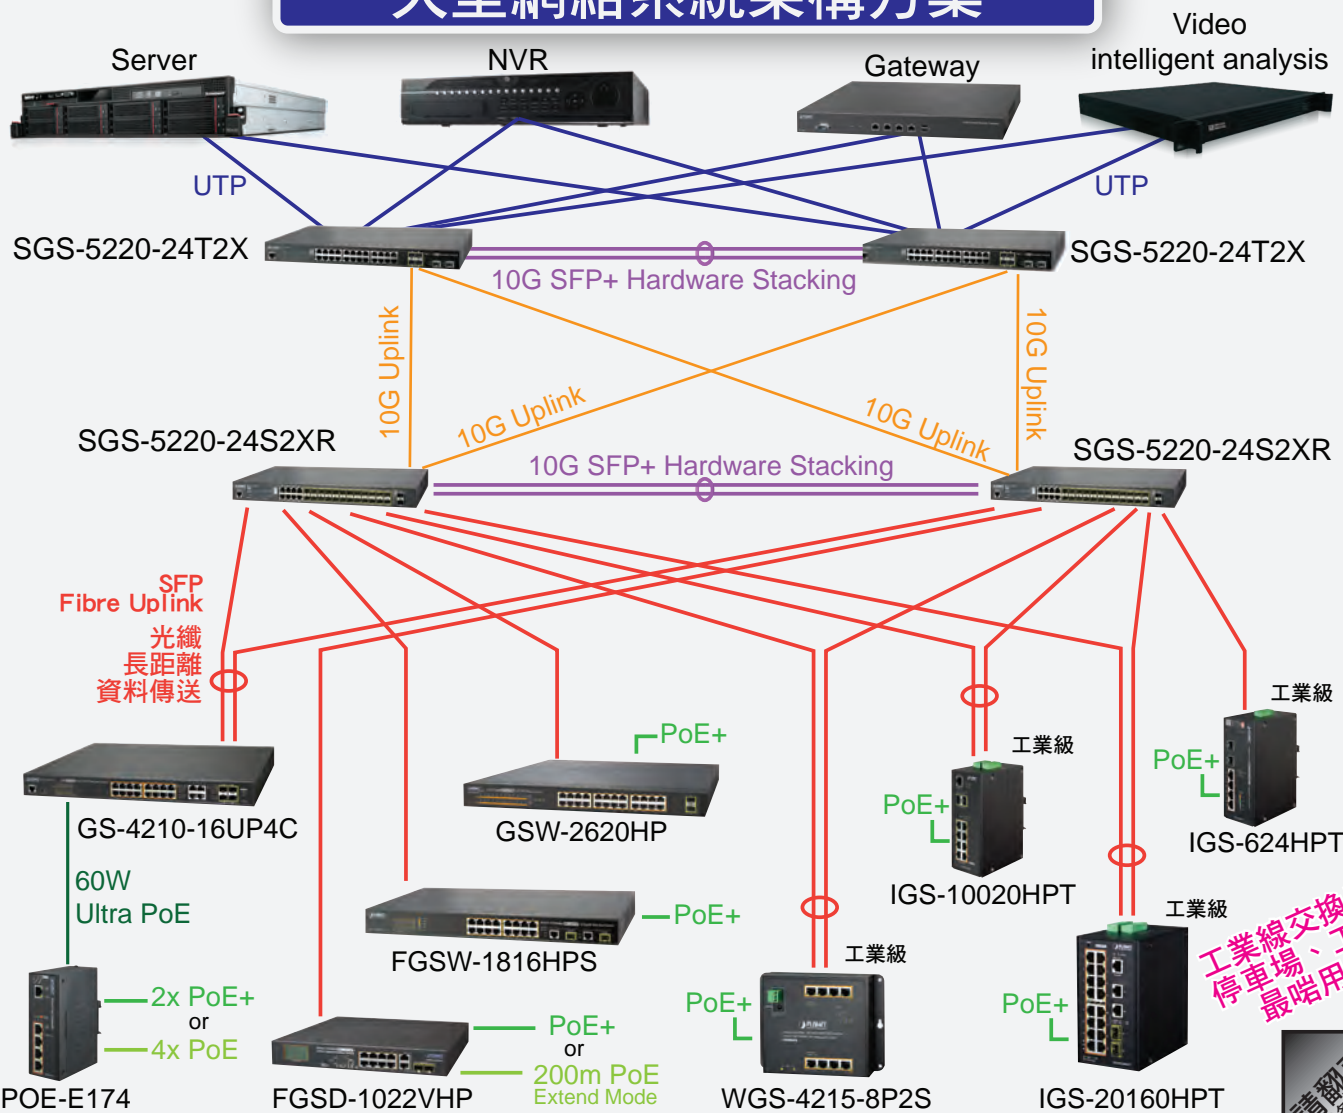

Data + Power

大型網絡系統架構方案

工業級
工業線交換器
停車場、工地
最耐用!!

如對PLANET網絡方案有任何查詢，請填妥下表

公司名稱： _____

姓名： _____ 職位： _____

聯絡電話： _____ 手提電話： _____

電郵： _____

收貨地址： _____

授權簽署及公司印章

了解更多PLANET網絡方案 立即致電 3182 0888

條款及細則

1. 以上產品價格有效期至2016年7月31日，有效期過後請向華輝查詢最新的價格。
2. 以上產品圖片只作參考。
3. 訂購者必須是華輝科技群英會2016的出席人士。
4. 訂購者必須購買指定金額方可享受免費送貨服務，此服務亦須按照本公司現行的有關細則。
5. 如有任何有關是次優惠、條款及細則詮釋異議，華輝保留最終修改及決定權。

Terms & Conditions:

1. The above prices are valid until 31st of July 2016. Please consult our customer services for the updated prices after the expiry.
2. The above pictures are only for reference purpose.
3. Buyers must be the attendees for WECL Technology Elite Forum 2016 in order to enjoy the above promotional prices.
4. To enjoy our free delivery service, the buyer must purchase over a set amount of money. This service is also bound to our related T&C.
5. In case of any disputes, WECL has the final decision and right of amendment.

Version: 30th of June 2016

華輝 WECL
DISTRIBUTION
專業電子工程產品代理
港澳授權代理商