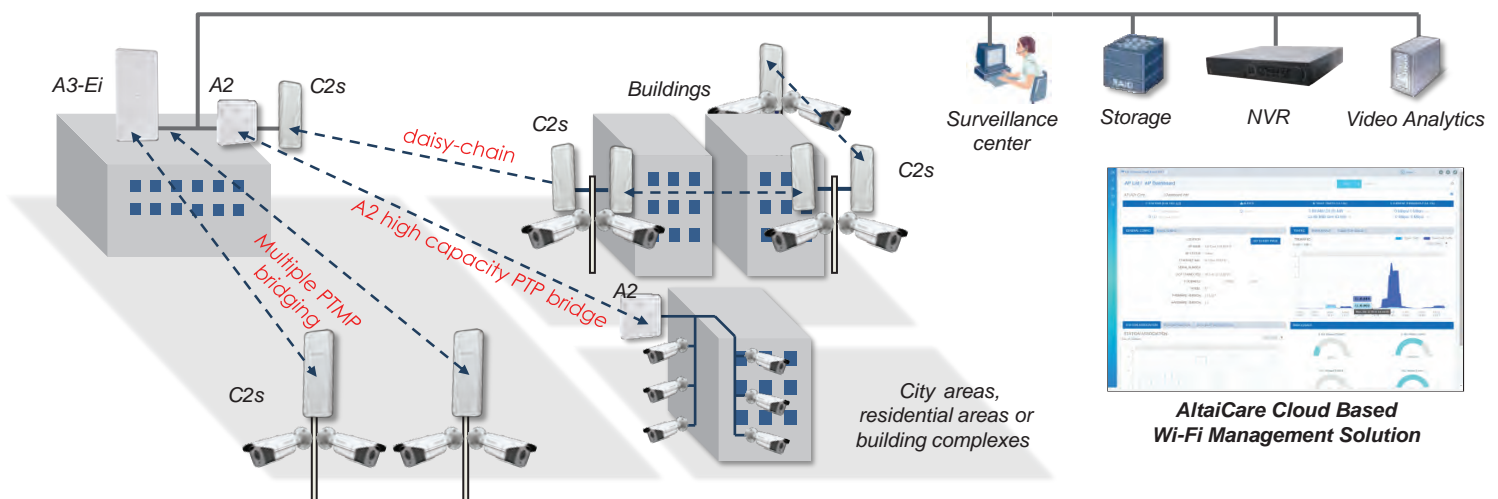

Altai's Product Portfolio

Best coverage – A8n (ac) series

A8-Ein (ac) A8in (ac) A8n(ac)

•8x8 MIMO •4 km range •1200 Mbps capacity

Best coverage – A8n series

A8-Ein A8in A8n

•8x8 MIMO •4 km range •600 Mbps capacity

Best throughput – A3 series

A3-Ei A3w indoor A3c indoor

•3x3 MIMO •802.11ac •1,750 Mbps capacity •800 m range

Long range – A2 series

A2-Ei A2 A2e

•2x2 MIMO •600 Mbps capacity •50 km bridging

Cost Effective – C2 series

C2s

•2x2 MIMO •3 km CPE range •1200 Mbps capacity

Cost Effective – C1n series

C1n/C1an C1xn/C1xan

•2x2 MIMO •5.5 km CPE range •300 Mbps capacity

Cloud manageability

AltaiCare Network management AWMS

•Cloud-based •AP control •Content management •Big Data

Network optimization

Service controller Access controller

•Service control •Access control •Authentication & Security

Video Surveillance Network Architecture

了解更多電訊商級無線方案 立即至電 3182 0888

Terms & Conditions:

1. The above prices are valid until 31st of July 2016. Please consult our customer services for the updated prices after the expiry.
2. The above pictures are only for reference purpose.
3. Buyers must be the attendees to WECL Technology Elite Forum 2016 in order to enjoy the above promotional prices.
4. To enjoy our free delivery service, the buyer must purchase over a set amount of money. This service is also bound to our related T&C.
5. In case of any disputes, WECL has the final decision and right of amendment.

Version: 30th of June 2016

條款及細則

1. 以上產品價格有效期至2016年7月31日。有效期過後請向華輝查詢最新的價格。
2. 以上產品圖片只作參考。
3. 訂購者必須是華輝科技群英會2016的出席人士。
4. 訂購者必須購買滿指定金額方可享受免費送貨服務。此服務亦須按照本公司現行的有關細則。
5. 如有任何有關是次優惠、條款及細則詮釋與爭議，華輝保留最終修改及決定權。