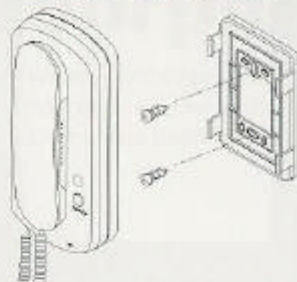

#### DP - 201RN

**Product Function** Talk with Door Station / Door Release  
**Connectable product** DR-201DS, DR-2KS, DR-2GSD, DR-201AS, DR-201R  
 Door - 2 wires / DC 12V  
**Material** Plastic

#### DP - RA01

**Product Function** 2 Master stations for 1 Slave station / Call Sub / Talk with Door Station / Door Release  
**Connectable product** DR-2AG, DR-2A2N, DR-2A3N, DR-2AN, DR-2GF, DR-2G, DR-201D, DR-2K, DR-2GS, DR-201A  
 Door - 2 wires, Door Release - 2 wires, Sub - 7 wires / AC 100~240V  
**Material** Plastic

Main Function

3-wire system

### DIMENSIONS

MOUNTING INSTALLATION

CONNECTION DIAGRAM